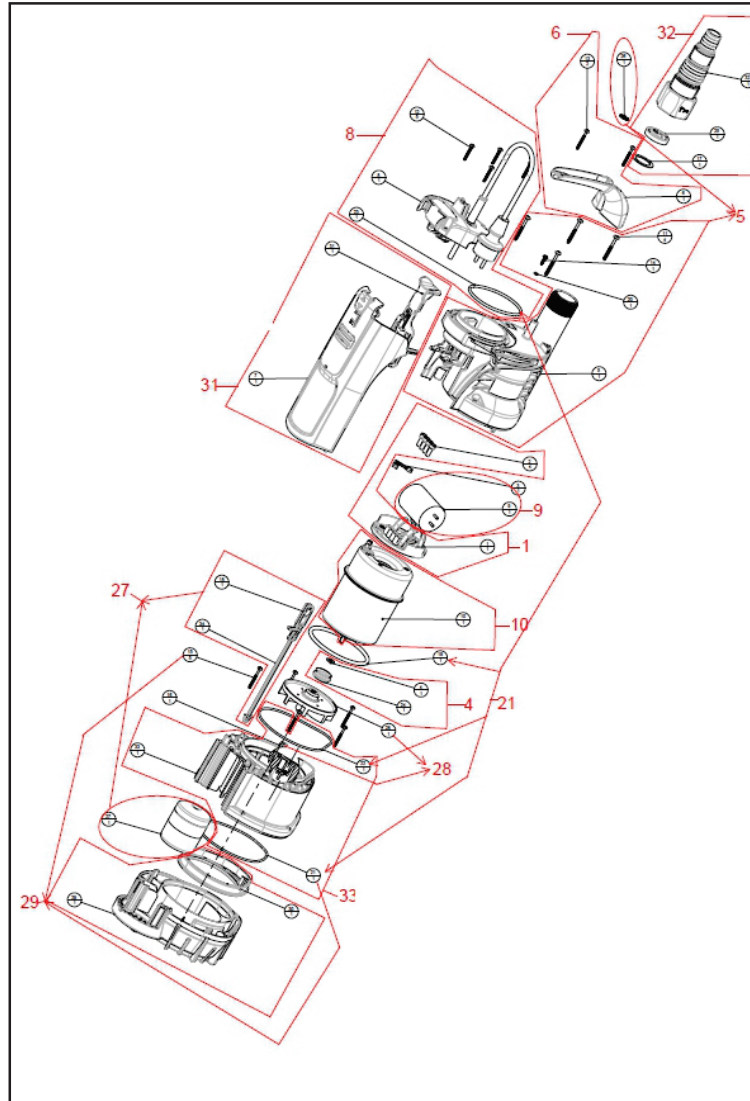

ProSub C9

SPARE PARTS LIST

N°	CODE	DESCRIPTION
1	SP00002391	(SP) KIT DISC HOLDER CAPACITOR
4	SP00002402	(SP) KIT PLANE WASHER
5	SP00002387	(SP) KIT MOTOR COVER
6	SP00002385	(SP) KIT HANDLE
8	SP00002386	(SP) KIT COVER UNIT CWP
9	SP00002400	(SP) KIT CAPACITOR
10	SP00002401	(SP) KIT MOTOR ASS. H40
21	SP00002395	(SP) KIT O-RING
27	SP00002388	(SP) KIT BUILT IN FLOATSWITCH
28	SP00002403	(SP) KIT IMPELLER
29	SP00002396	(SP) KIT FILTER BASE BLACK
31	SP00002389	(SP) KIT FLOWSWITCH INSPEC. DOOR BLUE
32	SP00000771	(SP) KIT HOSE 1.1/4FX1.1/4MX1M
33	SP00002390	(SP) KIT PUMP BODY CWP